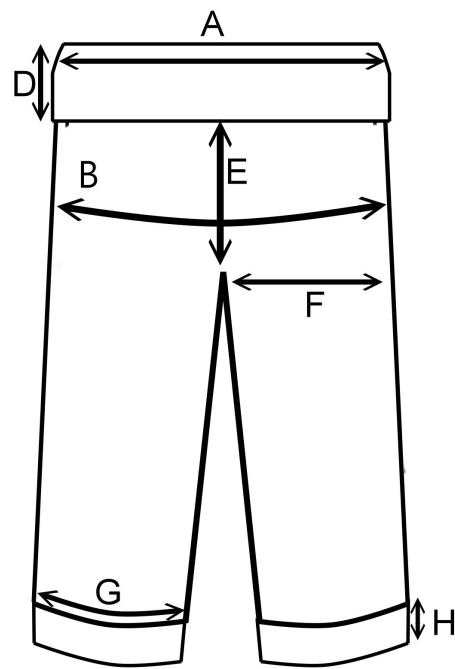

## SIZING CHART

7"	7.5" 8"	8.5" 9"	9.5"	10"	10.5" 11"
X-Small	Small	Medium	Large	X-Large	XX-Large

## SHOES SIZING CHART

Your feet size (in length) plus 15--20 mm. Please note fencing shoes are in MEN's size ONLY!

Women size = Men's size -1 (90% accurate).

For example, if you wear women's size 9, size 8 in men's should be good for you.

## Sizing Chart

9	8.5	275	43.3
9.5	9	280	44
10	9.5	285	44.6
10.5	10	290	45.3
11	10.5	295	46
11.5	11	300	46.6
12	11.5	305	47.3
12.5	12	310	48
13	12.5	315	48.6
13.5	13	320	49.3
14	13.5	325	50

Male

Female

Copyright 2016 Blue Gauntlet. All Rights Reserved. eCommerce Software by [3dcart](#).