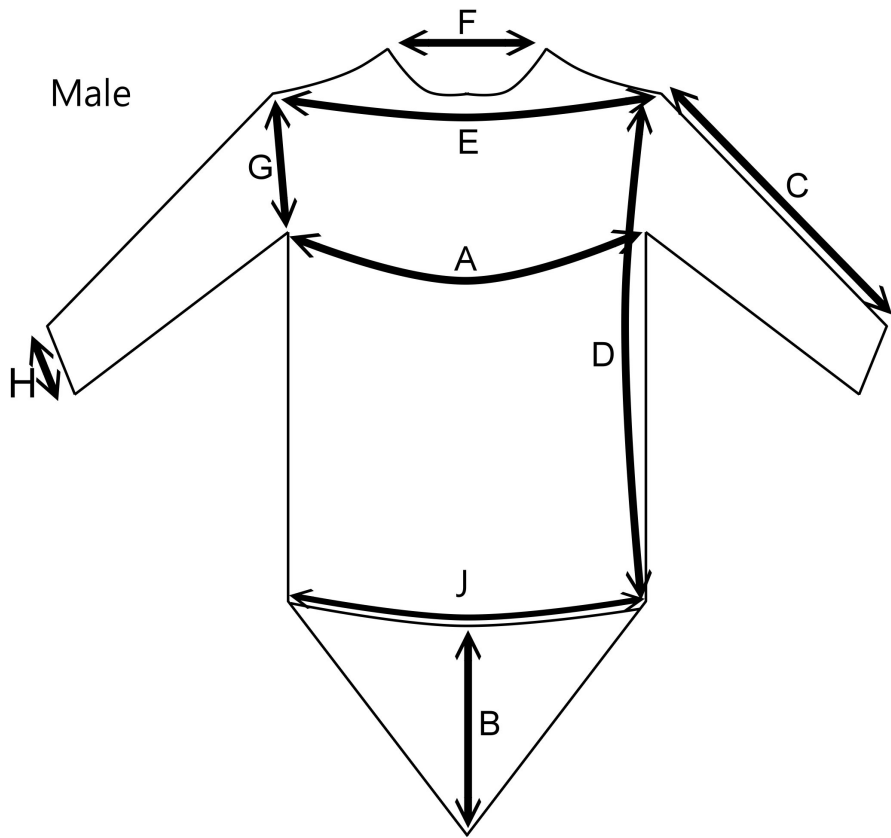

# Sizing Chart

## SIZING CHART

## SHOES SIZING CHART

Your feet size (in length) plus 15--20 mm. Please note fencing shoes are in MEN's size ONLY!

Women size = Men's size -1 (90% accurate).

For example, if you wear women's size 9, size 8 in men's should be good for you.

## Sizing Chart

9	8.5	275	43.3
9.5	9	280	44
10	9.5	285	44.6
10.5	10	290	45.3
11	10.5	295	46
11.5	11	300	46.6
12	11.5	305	47.3
12.5	12	310	48
13	12.5	315	48.6
13.5	13	320	49.3
14	13.5	325	50

Male

Female

Copyright 2016 Blue Gauntlet. All Rights Reserved. eCommerce Software by [3dcart](#).